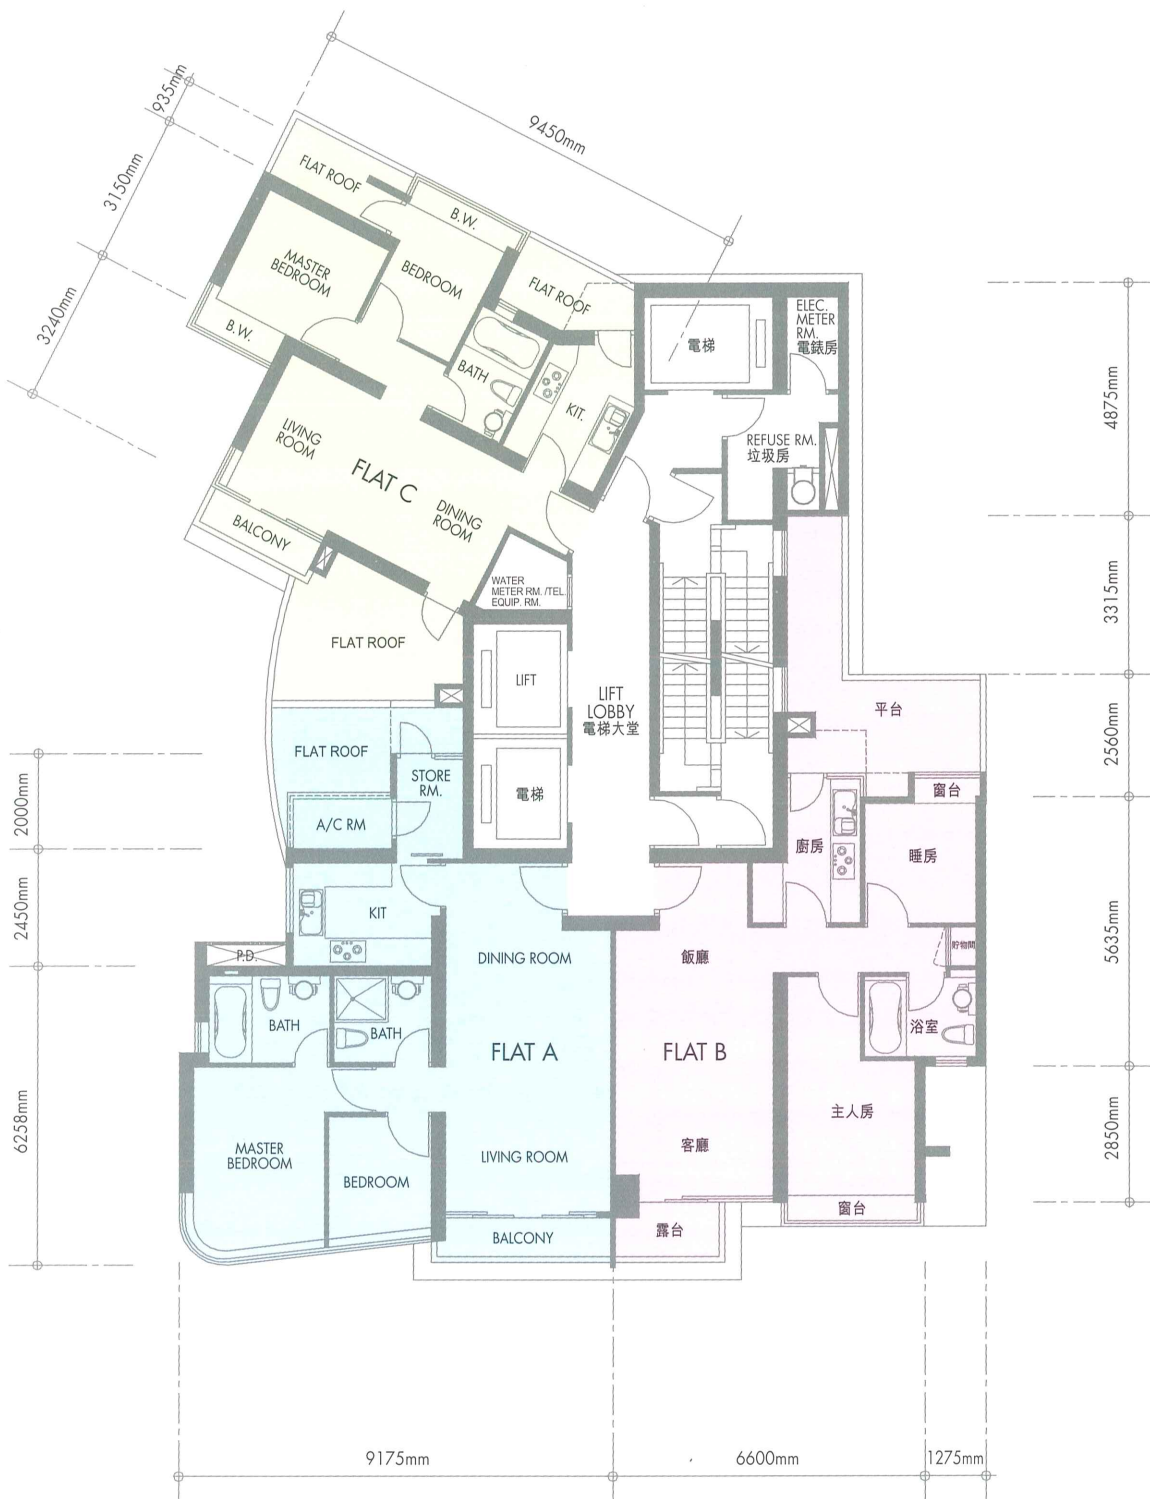

# TOWER 1 5/F

↓ Panoramic Ocean View ↓  
無邊際遠洋景

# TOWER 1 6-42/F

33/F TO 41/F PART PLAN  
33/F至41/F部份平面圖

↓ Panoramic Ocean View ↓  
無邊際遠洋景

# TOWER 1 43/F

↓ Panoramic Ocean View ↓  
無邊際遠洋景