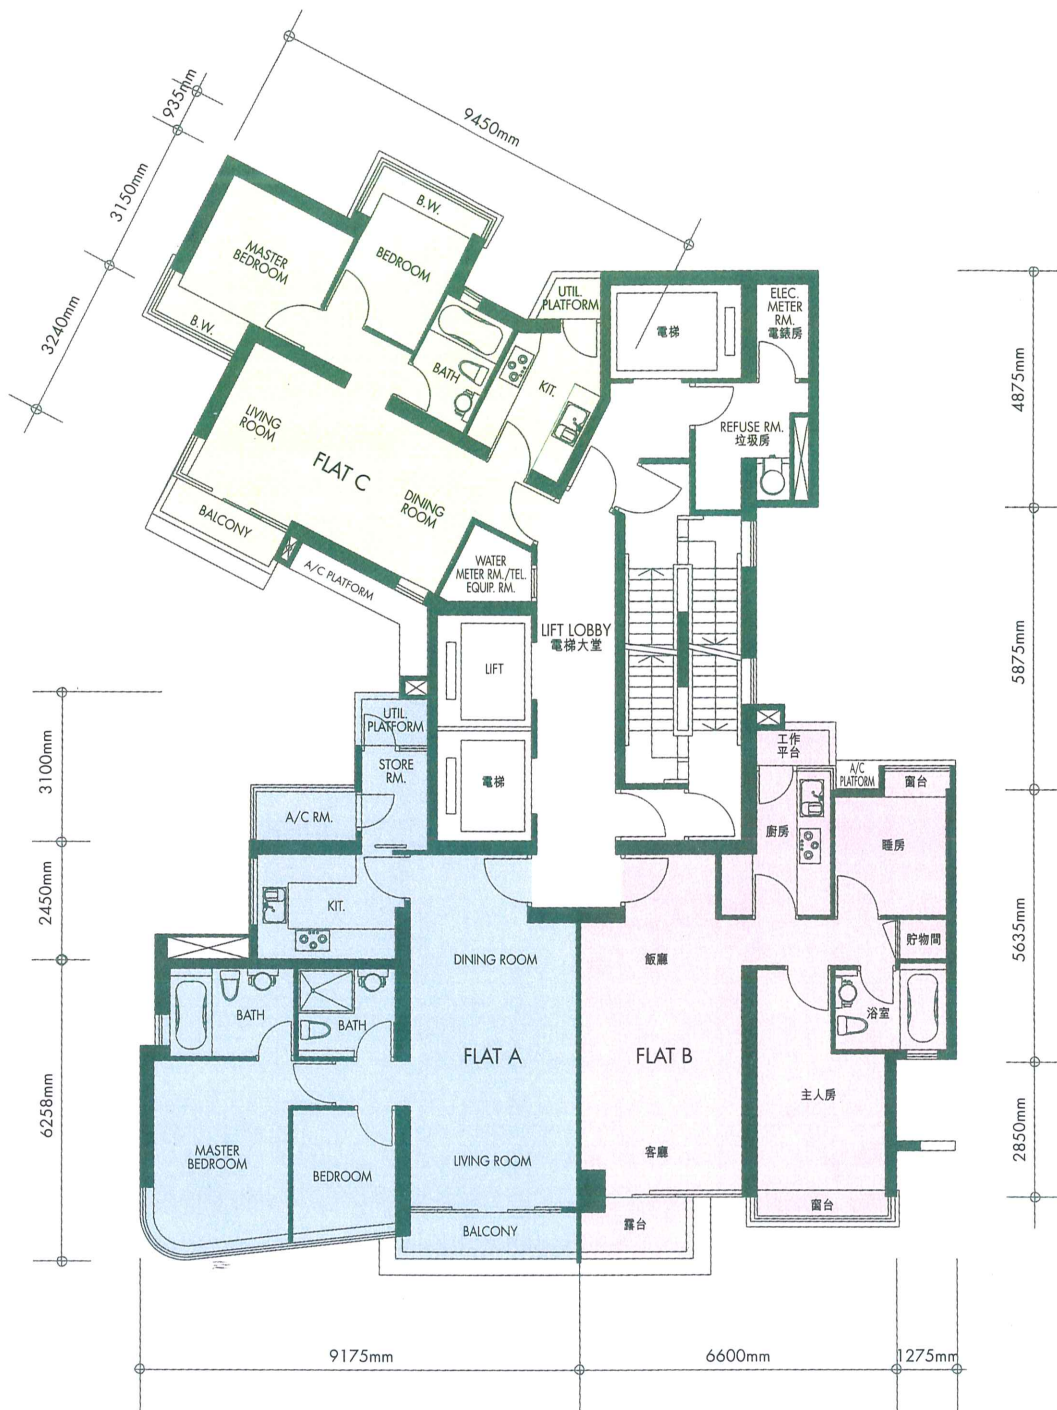

# TOWER 1 5/F

↓ Panoramic Ocean View ↓  
無邊際遠洋景

# TOWER 1 6-42/F

33/F TO 41/F PART PLAN  
33/F至41/F部份平面圖

↓ Panoramic Ocean View ↓  
無邊際遠洋景

# TOWER 1 43/F

↓ Panoramic Ocean View ↓  
無邊際遠洋景